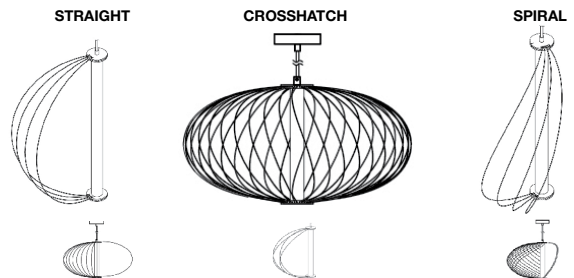

ASSEMBLE TO YOUR LIKING

COMPANY

PROJECT

FIXTURE TYPE

APPROVED BY